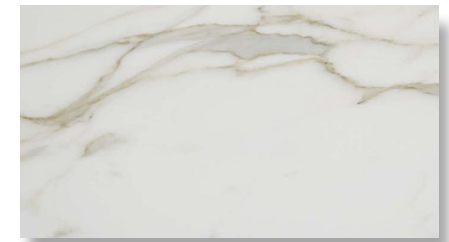

PRIME LOFTS

FIXTURE AND FINISH SELECTIONS

Cabinets & Hardware

Knotty Alder

Stain Color Options

Latte

Autumn

Bourbon

Artisan Gray - Leathered

Blanco Cappuccino - Polished

Calcatta Sun - Polished

KITCHEN SINK

Laundry Finishes

FLOORING

Fragment Sand

Fragment Grey