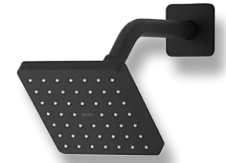

Flooring

Anthea White

Anthea Grey

Anthea Earth

SHOWER AND TUB FIXTURES

Lighting options remain the same as Powder Room.

Toilet remains the same as Powder Room.

Additional Finishes